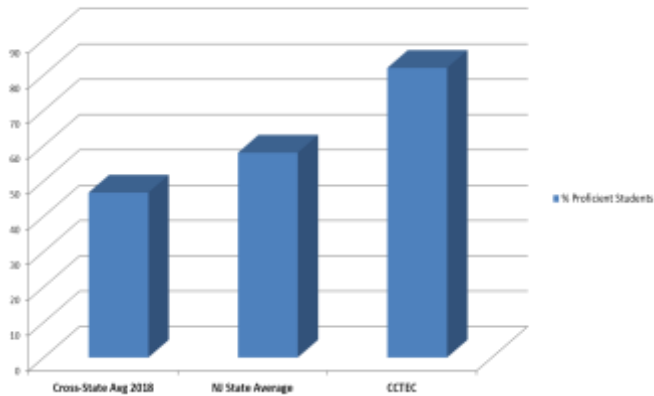

2020-2021 School Profile

Standardized Testing: 2018-2019 PARCC Assessment Data

ELA 10: Cross-State, State, & District Comparison