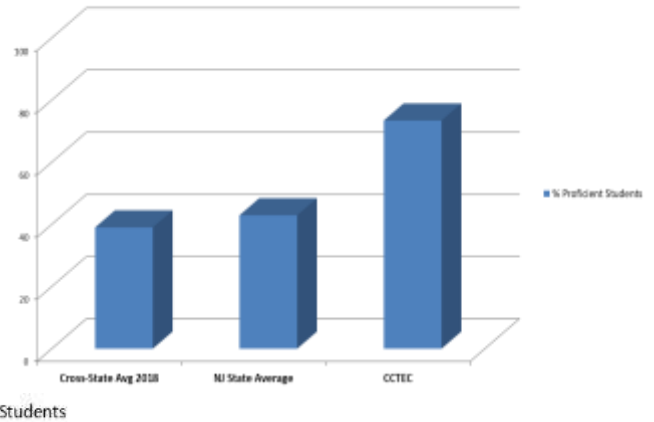

Algebra I: Cross-State, State, & District Comparison