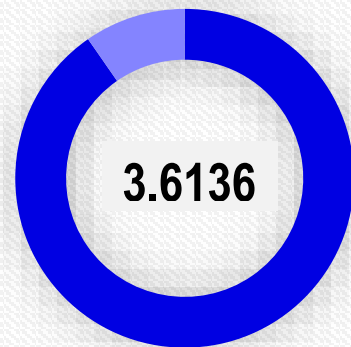

Mean GPA for Class of 2020